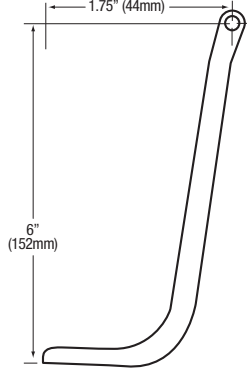

■ Double Valve Plan View

■ Double Valve Side View

■ Single Valve Plan View

■ Single Valve Side View

■ Knee Pedal Side View

■ Extended Pedal Side View

■ Short Pedal Side View

All Pedals 2" Wide

■ Model 201L Front View

■ Model 1008L

■ Model 1006L

■ Model 1007L

Replacement Parts

Part No.	Description	Application
A 1041	Operated, Long Foot	103/104/105/106 (S) (L)
B 1042	Operated, Short Foot	101/102 (S) (L)
C 1043	Operated, Knee	109/110/111/112 (S) (L)
D 1049	Bolt & Nut Set (Stainless)	All Single Valves
E 1050	Jam Nut (Stainless)	All Valves
F 1051	Bolt & Nut Set (Stainless)	All Double Valves
G 1052	Bracket	All Double Valves
H 1053	Threaded Insert (Low Lead)	All Valves
I 1053S	Threaded Insert (Stainless)	All Valves
J 1054	Bracket	All Single Valves
K 1055	Plunger Assembly (Low Lead)	All Valves
L 1055S	Plunger Assembly (Stainless)	All Valves
M 1056	Spring (Stainless)	All Valves
N 1057	Body only, Double Valve (Low Lead)	All Double Valves
O 1058	Body only, Single Valve	All Single Valves
P 1061L	Replacement Kit (Low Lead)	All Valves
Q 1061S	Replacement Kit (Stainless)	All Valves