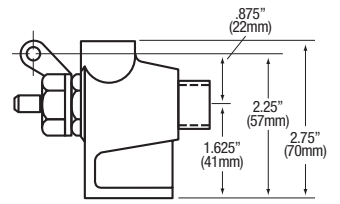

■ Double Valve Plan View

■ Double Valve Side View

■ Single Valve Plan View

■ Single Valve Side View

■ Knee Pedal Side View

■ Extended Pedal Side View

■ Short Pedal Side View

All Pedals 2" Wide

■ Model 201L Front View

■ Model 1008L

■ Model 1006L

■ Model 1007L

Replacement Parts

Part No.	Description	Application
A 1041	Operated, Long Foot	103/104/105/106 (S) (L)
B 1042	Operated, Short Foot	101/102 (S) (L)
C 1043	Operated, Knee	109/110/111/112 (S) (L)
D 1049	Bolt & Nut Set (Stainless)	All Single Valves
E 1050	Jam Nut (Stainless)	All Valves
F 1051	Bolt & Nut Set (Stainless)	All Double Valves
G 1052	Bracket	All Double Valves
H 1053	Threaded Insert (Low Lead)	All Valves
I 1053S	Threaded Insert (Stainless)	All Valves
J 1054	Bracket	All Single Valves
K 1055	Plunger Assembly (Low Lead)	All Valves
L 1055S	Plunger Assembly (Stainless)	All Valves
M 1056	Spring (Stainless)	All Valves
N 1057	Body only, Double Valve (Low Lead)	All Double Valves
O 1058	Body only, Single Valve	All Single Valves
P 1061L	Replacement Kit (Low Lead)	All Valves
Q 1061S	Replacement Kit (Stainless)	All Valves