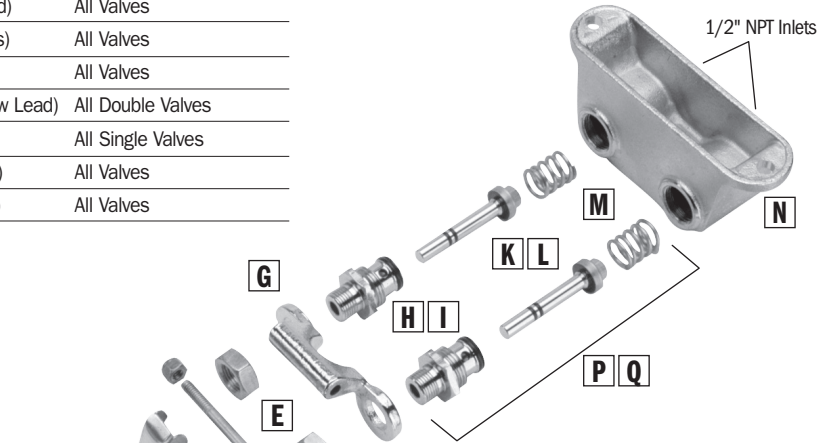

Replacement Parts

Part No.	Description	Application
A 1041	Operated, Long Foot	103/104/105/106 (S) (L)
B 1042	Operated, Short Foot	101/102 (S) (L)
C 1043	Operated, Knee	109/110/111/112 (S) (L)
D 1049	Bolt & Nut Set (Stainless)	All Single Valves
E 1050	Jam Nut (Stainless)	All Valves
F 1051	Bolt & Nut Set (Stainless)	All Double Valves
G 1052	Bracket	All Double Valves
H 1053	Threaded Insert (Low Lead)	All Valves
I 1053S	Threaded Insert (Stainless)	All Valves
J 1054	Bracket	All Single Valves
K 1055	Plunger Assembly (Low Lead)	All Valves
L 1055S	Plunger Assembly (Stainless)	All Valves
M 1056	Spring (Stainless)	All Valves
N 1057	Body only, Double Valve (Low Lead)	All Double Valves
O 1058	Body only, Single Valve	All Single Valves
P 1061L	Replacement Kit (Low Lead)	All Valves
Q 1061S	Replacement Kit (Stainless)	All Valves

Model 105S, 105L