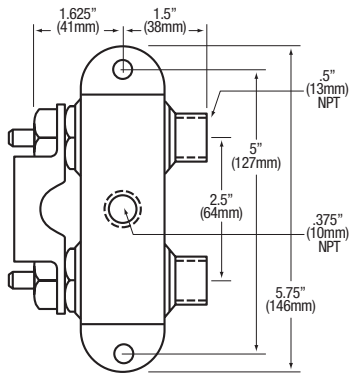

■ Double Valve Plan View

■ Double Valve Side View

■ Single Valve Plan View

■ Single Valve Side View

■ Knee Pedal Side View

■ Extended Pedal Side View

■ Short Pedal Side View

All Pedals 2" Wide

■ Model 201L Front View

■ Model 1008L

■ Model 1006L

■ Model 1007L

Replacement Parts

Part No.	Description	Application
A 1041	Operated, Long Foot	103/104/105/106 (S) (L)
B 1042	Operated, Short Foot	101/102 (S) (L)
C 1043	Operated, Knee	109/110/111/112 (S) (L)
D 1049	Bolt & Nut Set (Stainless)	All Single Valves
E 1050	Jam Nut (Stainless)	All Valves
F 1051	Bolt & Nut Set (Stainless)	All Double Valves
G 1052	Bracket	All Double Valves
H 1053	Threaded Insert (Low Lead)	All Valves
I 1053S	Threaded Insert (Stainless)	All Valves
J 1054	Bracket	All Single Valves
K 1055	Plunger Assembly (Low Lead)	All Valves
L 1055S	Plunger Assembly (Stainless)	All Valves
M 1056	Spring (Stainless)	All Valves
N 1057	Body only, Double Valve (Low Lead)	All Double Valves
O 1058	Body only, Single Valve	All Single Valves
P 1061L	Replacement Kit (Low Lead)	All Valves
Q 1061S	Replacement Kit (Stainless)	All Valves