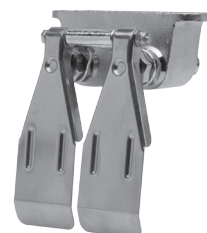

Valve Parts and Accessories

Valves

Model 101S, 101L

Model 102S, 102L

Model 103S, 103L

Model 104S, 104L

Model 105S, 105L

Model 106S, 106L

Model 111S, 111L

Model 109S, 109L

Model 110S, 110L

Model 112S, 112L

Model 201L

Model 1006L

Model 1007L

Model 1008L

■ Double Valve Plan View

■ Double Valve Side View

■ Single Valve Plan View

■ Single Valve Side View

■ Knee Pedal Side View

■ Extended Pedal Side View

■ Short Pedal Side View

All Pedals 2" Wide

■ Model 201L Front View

■ Model 1008L

■ Model 1006L

■ Model 1007L

Replacement Parts

Part No.	Description	Application
A 1041	Operated, Long Foot	103/104/105/106 (S) (L)
B 1042	Operated, Short Foot	101/102 (S) (L)
C 1043	Operated, Knee	109/110/111/112 (S) (L)
D 1049	Bolt & Nut Set (Stainless)	All Single Valves
E 1050	Jam Nut (Stainless)	All Valves
F 1051	Bolt & Nut Set (Stainless)	All Double Valves
G 1052	Bracket	All Double Valves
H 1053	Threaded Insert (Low Lead)	All Valves
I 1053S	Threaded Insert (Stainless)	All Valves
J 1054	Bracket	All Single Valves
K 1055	Plunger Assembly (Low Lead)	All Valves
L 1055S	Plunger Assembly (Stainless)	All Valves
M 1056	Spring (Stainless)	All Valves
N 1057	Body only, Double Valve (Low Lead)	All Double Valves
O 1058	Body only, Single Valve	All Single Valves
P 1061L	Replacement Kit (Low Lead)	All Valves
Q 1061S	Replacement Kit (Stainless)	All Valves