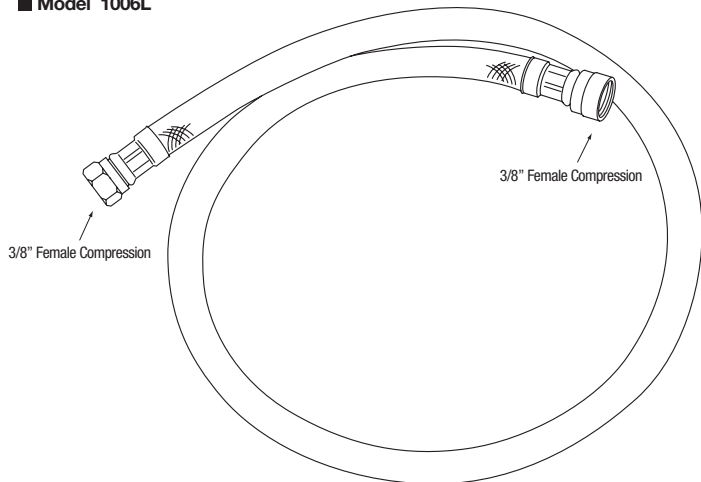

■ Double Valve Plan View

■ Double Valve Side View

■ Single Valve Plan View

■ Single Valve Side View

■ Knee Pedal Side View

■ Extended Pedal Side View

■ Short Pedal Side View

All Pedals 2" Wide

■ Model 201L Front View

■ Model 1008L

■ Model 1006L

■ Model 1007L

Replacement Parts

Part No.	Description	Application
A 1041	Operated, Long Foot	103/104/105/106 (S) (L)
B 1042	Operated, Short Foot	101/102 (S) (L)
C 1043	Operated, Knee	109/110/111/112 (S) (L)
D 1049	Bolt & Nut Set (Stainless)	All Single Valves
E 1050	Jam Nut (Stainless)	All Valves
F 1051	Bolt & Nut Set (Stainless)	All Double Valves
G 1052	Bracket	All Double Valves
H 1053	Threaded Insert (Low Lead)	All Valves
I 1053S	Threaded Insert (Stainless)	All Valves
J 1054	Bracket	All Single Valves
K 1055	Plunger Assembly (Low Lead)	All Valves
L 1055S	Plunger Assembly (Stainless)	All Valves
M 1056	Spring (Stainless)	All Valves
N 1057	Body only, Double Valve (Low Lead)	All Double Valves
O 1058	Body only, Single Valve	All Single Valves
P 1061L	Replacement Kit (Low Lead)	All Valves
Q 1061S	Replacement Kit (Stainless)	All Valves