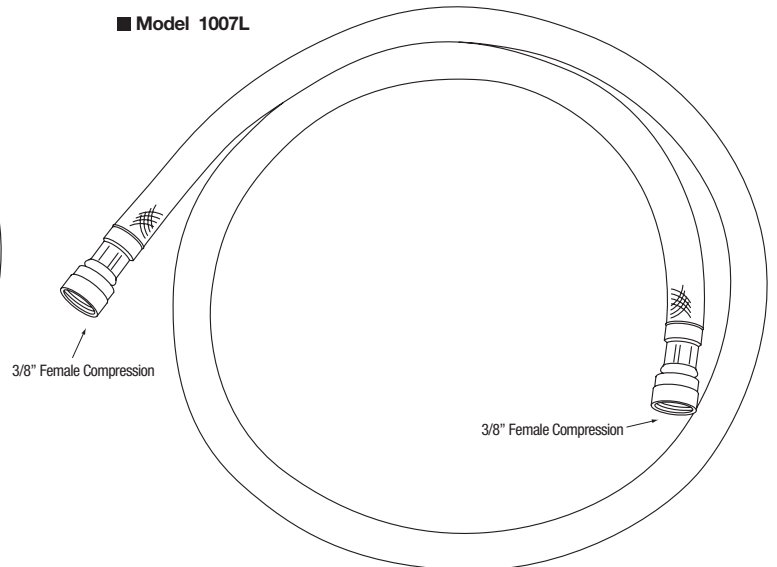

■ Double Valve Plan View

■ Double Valve Side View

■ Single Valve Plan View

■ Single Valve Side View

■ Knee Pedal Side View

■ Extended Pedal Side View

■ Short Pedal Side View

All Pedals 2" Wide

■ Model 201L Front View

■ Model 1008L

■ Model 1006L

■ Model 1007L

Replacement Parts

Part No.	Description	Application
A 1041	Operated, Long Foot	103/104/105/106 (S) (L)
B 1042	Operated, Short Foot	101/102 (S) (L)
C 1043	Operated, Knee	109/110/111/112 (S) (L)
D 1049	Bolt & Nut Set (Stainless)	All Single Valves
E 1050	Jam Nut (Stainless)	All Valves
F 1051	Bolt & Nut Set (Stainless)	All Double Valves
G 1052	Bracket	All Double Valves
H 1053	Threaded Insert (Low Lead)	All Valves
I 1053S	Threaded Insert (Stainless)	All Valves
J 1054	Bracket	All Single Valves
K 1055	Plunger Assembly (Low Lead)	All Valves
L 1055S	Plunger Assembly (Stainless)	All Valves
M 1056	Spring (Stainless)	All Valves
N 1057	Body only, Double Valve (Low Lead)	All Double Valves
O 1058	Body only, Single Valve	All Single Valves
P 1061L	Replacement Kit (Low Lead)	All Valves
Q 1061S	Replacement Kit (Stainless)	All Valves