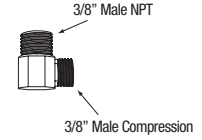

■ Double Valve Plan View

■ Double Valve Side View

■ Single Valve Plan View

■ Single Valve Side View

■ Knee Pedal Side View

■ Extended Pedal Side View

■ Short Pedal Side View

All Pedals 2" Wide

■ Model 201L Front View

■ Model 1008L

■ Model 1006L

■ Model 1007L

Replacement Parts

Part No.	Description	Application
A 1041	Operated, Long Foot	103/104/105/106 (S) (L)
B 1042	Operated, Short Foot	101/102 (S) (L)
C 1043	Operated, Knee	109/110/111/112 (S) (L)
D 1049	Bolt & Nut Set (Stainless)	All Single Valves
E 1050	Jam Nut (Stainless)	All Valves
F 1051	Bolt & Nut Set (Stainless)	All Double Valves
G 1052	Bracket	All Double Valves
H 1053	Threaded Insert (Low Lead)	All Valves
I 1053S	Threaded Insert (Stainless)	All Valves
J 1054	Bracket	All Single Valves
K 1055	Plunger Assembly (Low Lead)	All Valves
L 1055S	Plunger Assembly (Stainless)	All Valves
M 1056	Spring (Stainless)	All Valves
N 1057	Body only, Double Valve (Low Lead)	All Double Valves
O 1058	Body only, Single Valve	All Single Valves
P 1061L	Replacement Kit (Low Lead)	All Valves
Q 1061S	Replacement Kit (Stainless)	All Valves