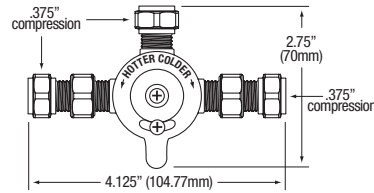

■ Double Valve Plan View

■ Double Valve Side View

■ Single Valve Plan View

■ Single Valve Side View

■ Knee Pedal Side View

■ Extended Pedal Side View

■ Short Pedal Side View

All Pedals 2" Wide

■ Model 201L Front View

■ Model 1008L

■ Model 1006L

■ Model 1007L

Replacement Parts

Part No.	Description	Application
A 1041	Operated, Long Foot	103/104/105/106 (S) (L)
B 1042	Operated, Short Foot	101/102 (S) (L)
C 1043	Operated, Knee	109/110/111/112 (S) (L)
D 1049	Bolt & Nut Set (Stainless)	All Single Valves
E 1050	Jam Nut (Stainless)	All Valves
F 1051	Bolt & Nut Set (Stainless)	All Double Valves
G 1052	Bracket	All Double Valves
H 1053	Threaded Insert (Low Lead)	All Valves
I 1053S	Threaded Insert (Stainless)	All Valves
J 1054	Bracket	All Single Valves
K 1055	Plunger Assembly (Low Lead)	All Valves
L 1055S	Plunger Assembly (Stainless)	All Valves
M 1056	Spring (Stainless)	All Valves
N 1057	Body only, Double Valve (Low Lead)	All Double Valves
O 1058	Body only, Single Valve	All Single Valves
P 1061L	Replacement Kit (Low Lead)	All Valves
Q 1061S	Replacement Kit (Stainless)	All Valves