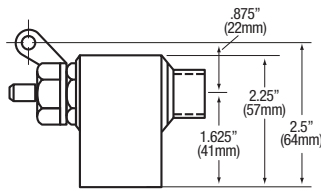

■ Double Valve Plan View

■ Double Valve Side View

■ Single Valve Plan View

■ Single Valve Side View

■ Knee Pedal Side View

■ Extended Pedal Side View

■ Short Pedal Side View

All Pedals 2" Wide

■ Model 201L Front View

■ Model 1008L

■ Model 1006L

■ Model 1007L

Replacement Parts

Part No.	Description	Application
A 1041	Operated, Long Foot	103/104/105/106 (S) (L)
B 1042	Operated, Short Foot	101/102 (S) (L)
C 1043	Operated, Knee	109/110/111/112 (S) (L)
D 1049	Bolt & Nut Set (Stainless)	All Single Valves
E 1050	Jam Nut (Stainless)	All Valves
F 1051	Bolt & Nut Set (Stainless)	All Double Valves
G 1052	Bracket	All Double Valves
H 1053	Threaded Insert (Low Lead)	All Valves
I 1053S	Threaded Insert (Stainless)	All Valves
J 1054	Bracket	All Single Valves
K 1055	Plunger Assembly (Low Lead)	All Valves
L 1055S	Plunger Assembly (Stainless)	All Valves
M 1056	Spring (Stainless)	All Valves
N 1057	Body only, Double Valve (Low Lead)	All Double Valves
O 1058	Body only, Single Valve	All Single Valves
P 1061L	Replacement Kit (Low Lead)	All Valves
Q 1061S	Replacement Kit (Stainless)	All Valves