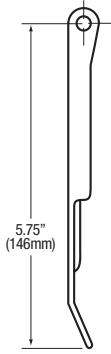

■ Double Valve Plan View

■ Double Valve Side View

■ Single Valve Plan View

■ Single Valve Side View

■ Knee Pedal Side View

■ Extended Pedal Side View

■ Short Pedal Side View

All Pedals 2" Wide

■ Model 201L Front View

■ Model 1008L

■ Model 1006L

■ Model 1007L

Replacement Parts

Part No.	Description	Application
A 1041	Operated, Long Foot	103/104/105/106 (S) (L)
B 1042	Operated, Short Foot	101/102 (S) (L)
C 1043	Operated, Knee	109/110/111/112 (S) (L)
D 1049	Bolt & Nut Set (Stainless)	All Single Valves
E 1050	Jam Nut (Stainless)	All Valves
F 1051	Bolt & Nut Set (Stainless)	All Double Valves
G 1052	Bracket	All Double Valves
H 1053	Threaded Insert (Low Lead)	All Valves
I 1053S	Threaded Insert (Stainless)	All Valves
J 1054	Bracket	All Single Valves
K 1055	Plunger Assembly (Low Lead)	All Valves
L 1055S	Plunger Assembly (Stainless)	All Valves
M 1056	Spring (Stainless)	All Valves
N 1057	Body only, Double Valve (Low Lead)	All Double Valves
O 1058	Body only, Single Valve	All Single Valves
P 1061L	Replacement Kit (Low Lead)	All Valves
Q 1061S	Replacement Kit (Stainless)	All Valves