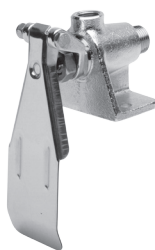

Valve Parts and Accessories

Valves

Model 101S, 101L

Model 102S, 102L

Model 103S, 103L

Model 104S, 104L

Model 105S, 105L

Model 106S, 106L

Model 111S, 111L

Model 109S, 109L

Model 110S, 110L

Model 112S, 112L

Model 201L

Model 1006L

Model 1007L

Model 1008L

■ Double Valve Plan View

■ Double Valve Side View

■ Single Valve Plan View

■ Single Valve Side View

■ Knee Pedal Side View

■ Extended Pedal Side View

■ Short Pedal Side View

All Pedals 2" Wide

■ Model 201L Front View

■ Model 1008L

■ Model 1006L

■ Model 1007L

Replacement Parts

Part No.	Description	Application
A 1041	Operated, Long Foot	103/104/105/106 (S) (L)
B 1042	Operated, Short Foot	101/102 (S) (L)
C 1043	Operated, Knee	109/110/111/112 (S) (L)
D 1049	Bolt & Nut Set (Stainless)	All Single Valves
E 1050	Jam Nut (Stainless)	All Valves
F 1051	Bolt & Nut Set (Stainless)	All Double Valves
G 1052	Bracket	All Double Valves
H 1053	Threaded Insert (Low Lead)	All Valves
I 1053S	Threaded Insert (Stainless)	All Valves
J 1054	Bracket	All Single Valves
K 1055	Plunger Assembly (Low Lead)	All Valves
L 1055S	Plunger Assembly (Stainless)	All Valves
M 1056	Spring (Stainless)	All Valves
N 1057	Body only, Double Valve (Low Lead)	All Double Valves
O 1058	Body only, Single Valve	All Single Valves
P 1061L	Replacement Kit (Low Lead)	All Valves
Q 1061S	Replacement Kit (Stainless)	All Valves